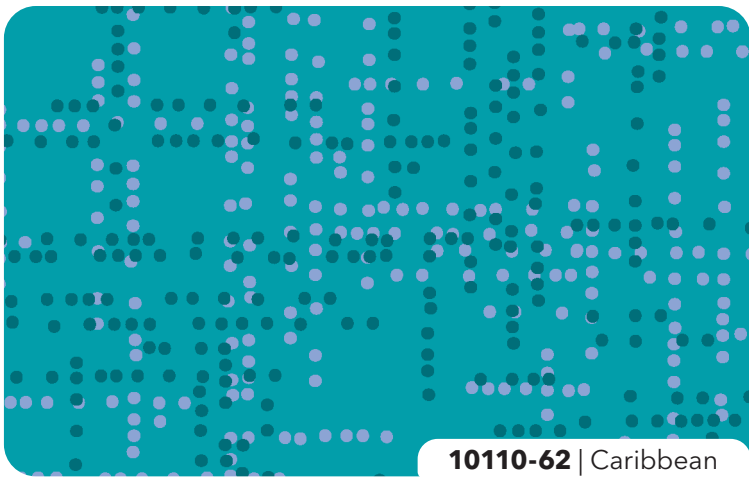

DOT MATRIX

by Patrick Lose

10110-24 | Cherry

10110-70 | Lime Twist

10110-58 | Orange Slice

10110-71 | Green

10110-54 | Golden

10110-61 | Aqua

10110-62 | Caribbean

10110-99 | Black

10110-42 | Cornflower

10110-95 | Charcoal

10110-85 | Purple

10110-92 | Smoke

10110-23 | Azalea

10110-10 | White