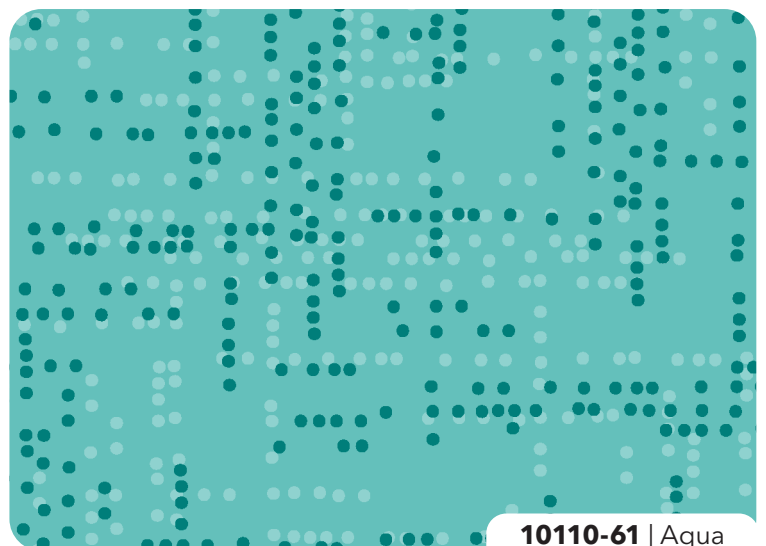

DOT MATRIX

by Patrick Lose

10110-24 | Cherry

10110-70 | Lime Twist

10110-58 | Orange Slice

10110-71 | Green

10110-54 | Golden

10110-61 | Aqua

10110-62 | Caribbean

10110-99 | Black

10110-42 | Cornflower

10110-95 | Charcoal

10110-85 | Purple

10110-92 | Smoke

10110-23 | Azalea

10110-10 | White