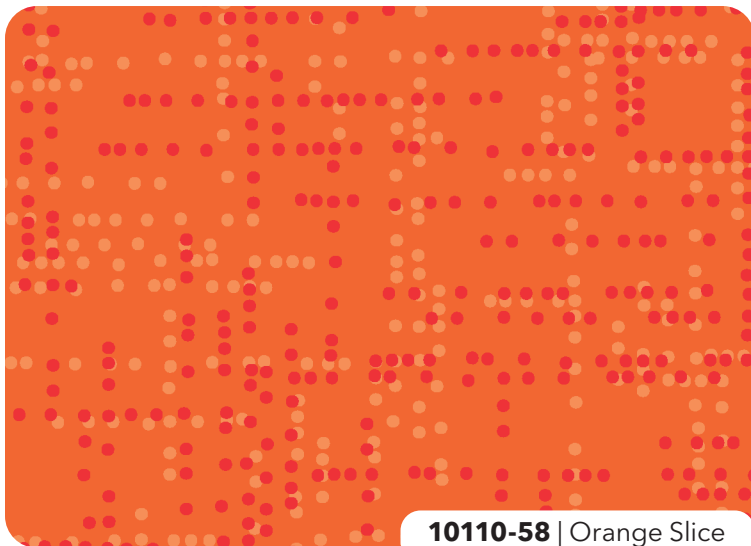

DOT MATRIX

by Patrick Lose

10110-24 | Cherry

10110-70 | Lime Twist

10110-58 | Orange Slice

10110-71 | Green

10110-54 | Golden

10110-61 | Aqua

10110-62 | Caribbean

10110-99 | Black

10110-42 | Cornflower

10110-95 | Charcoal

10110-85 | Purple

10110-92 | Smoke

10110-23 | Azalea

10110-10 | White