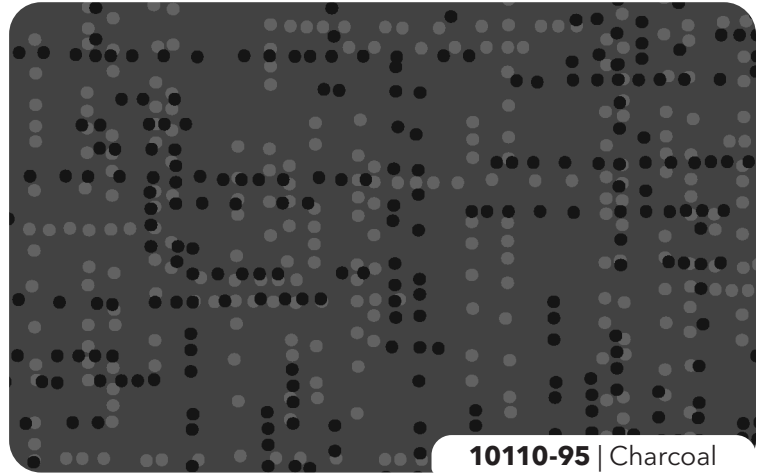

DOT MATRIX

by Patrick Lose

10110-24 | Cherry

10110-70 | Lime Twist

10110-58 | Orange Slice

10110-71 | Green

10110-54 | Golden

10110-61 | Aqua

10110-62 | Caribbean

10110-99 | Black

10110-42 | Cornflower

10110-95 | Charcoal

10110-85 | Purple

10110-92 | Smoke

10110-23 | Azalea

10110-10 | White