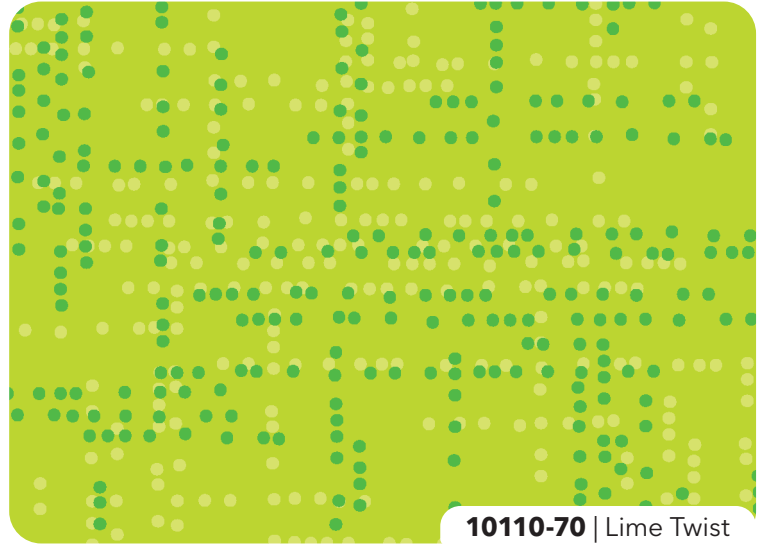

DOT MATRIX

by Patrick Lose

10110-24 | Cherry

10110-70 | Lime Twist

10110-58 | Orange Slice

10110-71 | Green

10110-54 | Golden

10110-61 | Aqua

10110-62 | Caribbean

10110-99 | Black

10110-42 | Cornflower

10110-95 | Charcoal

10110-85 | Purple

10110-92 | Smoke

10110-23 | Azalea

10110-10 | White