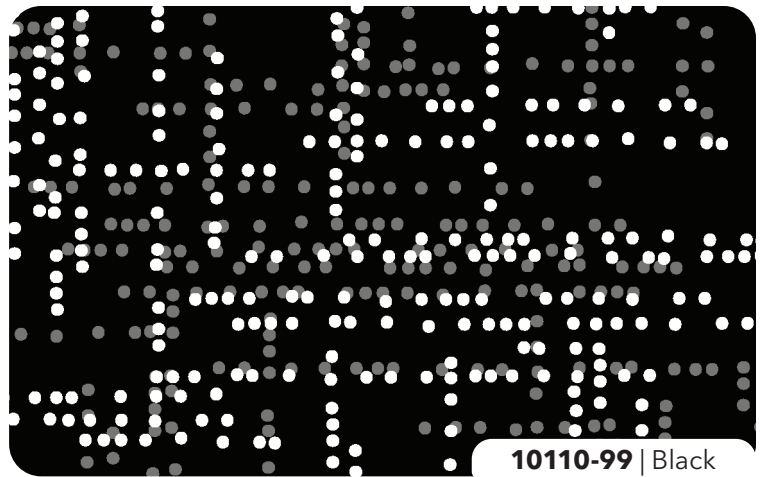

DOT MATRIX

by Patrick Lose

10110-24 | Cherry

10110-70 | Lime Twist

10110-58 | Orange Slice

10110-71 | Green

10110-54 | Golden

10110-61 | Aqua

10110-62 | Caribbean

10110-99 | Black

10110-42 | Cornflower

10110-95 | Charcoal

10110-85 | Purple

10110-92 | Smoke

10110-23 | Azalea

10110-10 | White