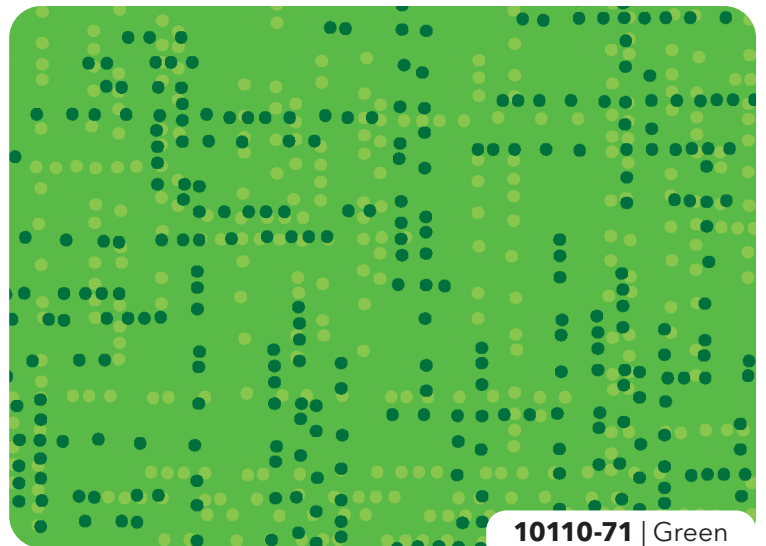

DOT MATRIX

by Patrick Lose

10110-24 | Cherry

10110-70 | Lime Twist

10110-58 | Orange Slice

10110-71 | Green

10110-54 | Golden

10110-61 | Aqua

10110-62 | Caribbean

10110-99 | Black

10110-42 | Cornflower

10110-95 | Charcoal

10110-85 | Purple

10110-92 | Smoke

10110-23 | Azalea

10110-10 | White