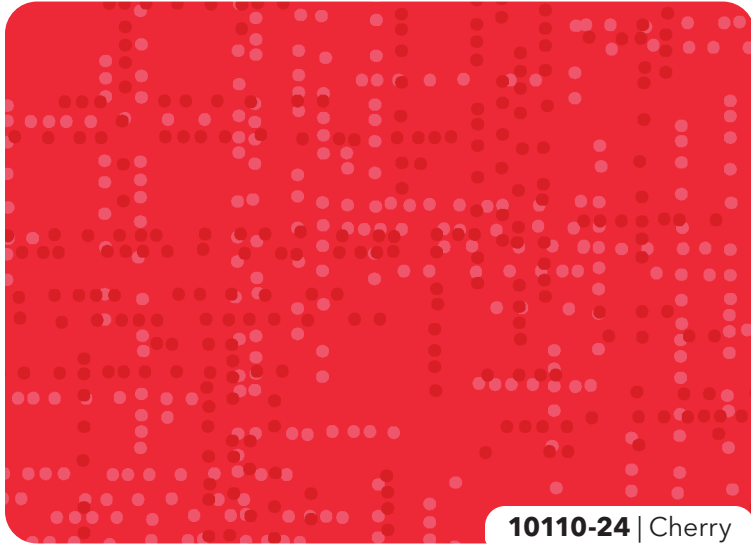

DOT MATRIX

by Patrick Lose

10110-24 | Cherry

10110-70 | Lime Twist

10110-58 | Orange Slice

10110-71 | Green

10110-54 | Golden

10110-61 | Aqua

10110-62 | Caribbean

10110-99 | Black

10110-42 | Cornflower

10110-95 | Charcoal

10110-85 | Purple

10110-92 | Smoke

10110-23 | Azalea

10110-10 | White