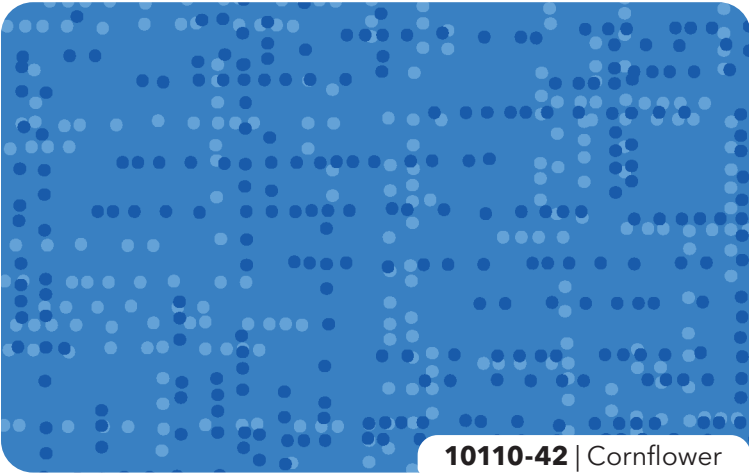

DOT MATRIX

by Patrick Lose

10110-24 | Cherry

10110-70 | Lime Twist

10110-58 | Orange Slice

10110-71 | Green

10110-54 | Golden

10110-61 | Aqua

10110-62 | Caribbean

10110-99 | Black

10110-42 | Cornflower

10110-95 | Charcoal

10110-85 | Purple

10110-92 | Smoke

10110-23 | Azalea

10110-10 | White